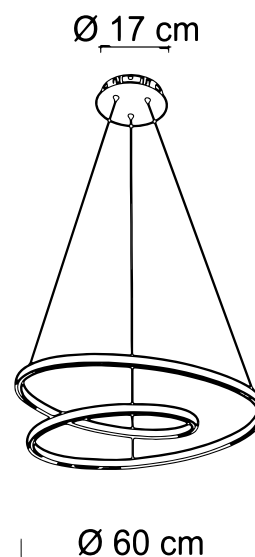

# GLEM/100

hanging lamp

Glem is an imprint, a gesture, a graphic sign, which leaves its own distinctive signature in the interior lighting scenario. The suspensions have fluid lines, with strong silhouettes that will capture the attention, making your space something unique.

2390	GLEM/100 B
2383	GLEM/100 N
Power	75W Led Integrated
Input	220/240 V- 50/60Hz
Kelvin	Sikrea Dynamic Dimmer
Dimmable	Si
Real Lumen	Dimmerabile Max 4886
CRI	90
IP	20
L. Wire	90cm

Article compatible with Sikrea Dynamic Dimmer + (cod. 4868)

## PACKAGING DATA :

Packages	1
Net Weight	2,8kg
Gross Weight	4,9kg
Volume	0,1428 m <sup>3</sup>

Any interventions on the light source of this article must be carried out by qualified personnel or by the manufacturer himself.  
Any operation carried out without prior consultation with Contemporanea srl will void the guarantee